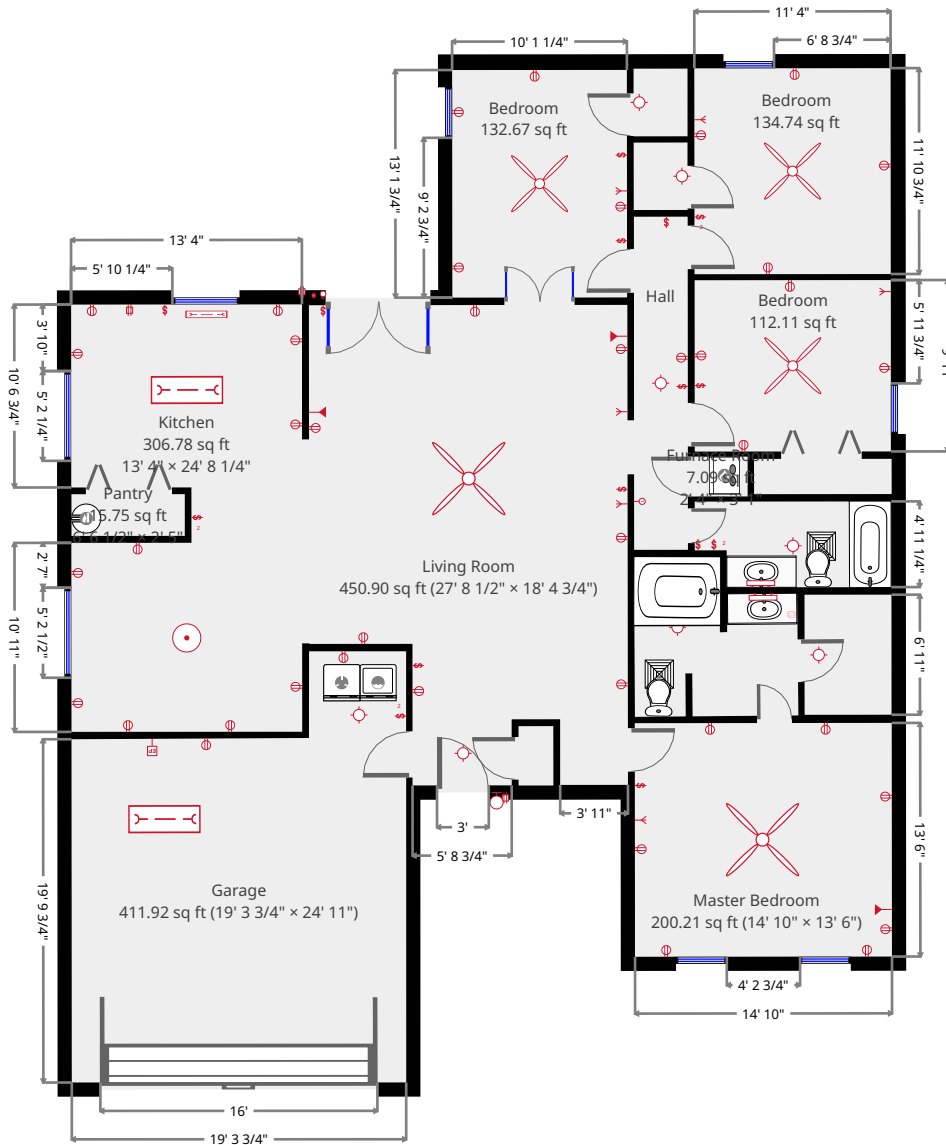

6813 Windsor Ct

6813 Windsor Ct, Mobile, AL, United States 36695

Statistics

1886 sq ft
1 Floor
4 Bedrooms
2 Bathrooms

Ground Floor

THIS FLOORPLAN IS PROVIDED WITHOUT WARRANTY OF ANY KIND. PRIME DESIGN HOMES DISCLAIMS ANY WARRANTY INCLUDING, WITHOUT LIMITATION, SATISFACTORY QUALITY OR ACCURACY OF DIMENSIONS.