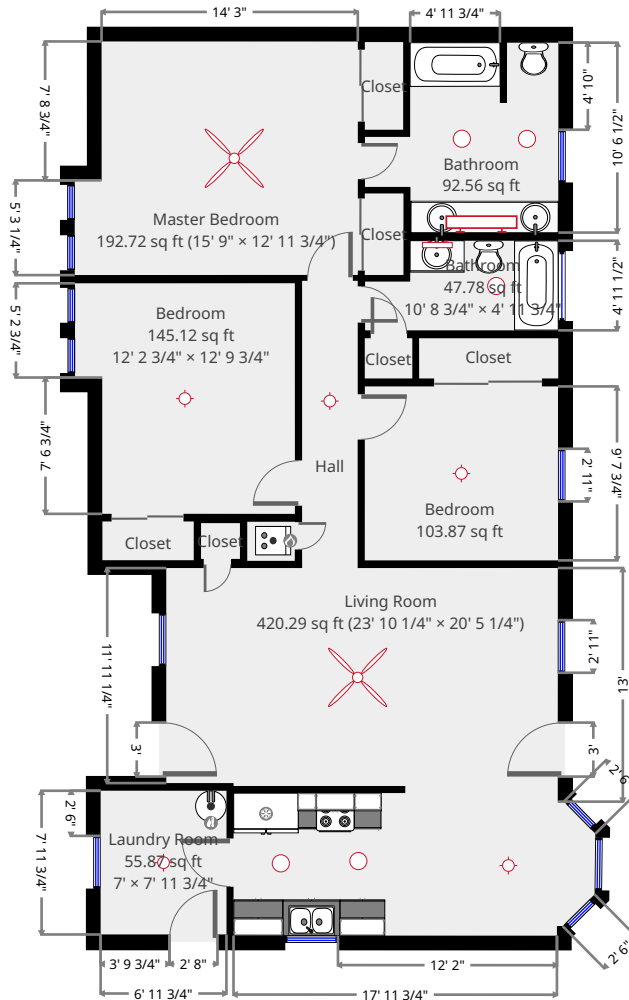

# 1180 Seven Hills Curve - Revised

1180 Seven Hills Curve, Mobile, AL, United States 36695

## Statistics

Area: 1377 sq ft  
 1 Floor  
 3 Bedrooms  
 2 Bathrooms

## Ground Floor

THIS FLOORPLAN IS PROVIDED WITHOUT WARRANTY OF ANY KIND. PRIME DESIGN HOMES, LLC DISCLAIMS ANY WARRANTY INCLUDING, WITHOUT LIMITATION, SATISFACTORY QUALITY OR ACCURACY OF DIMENSIONS.