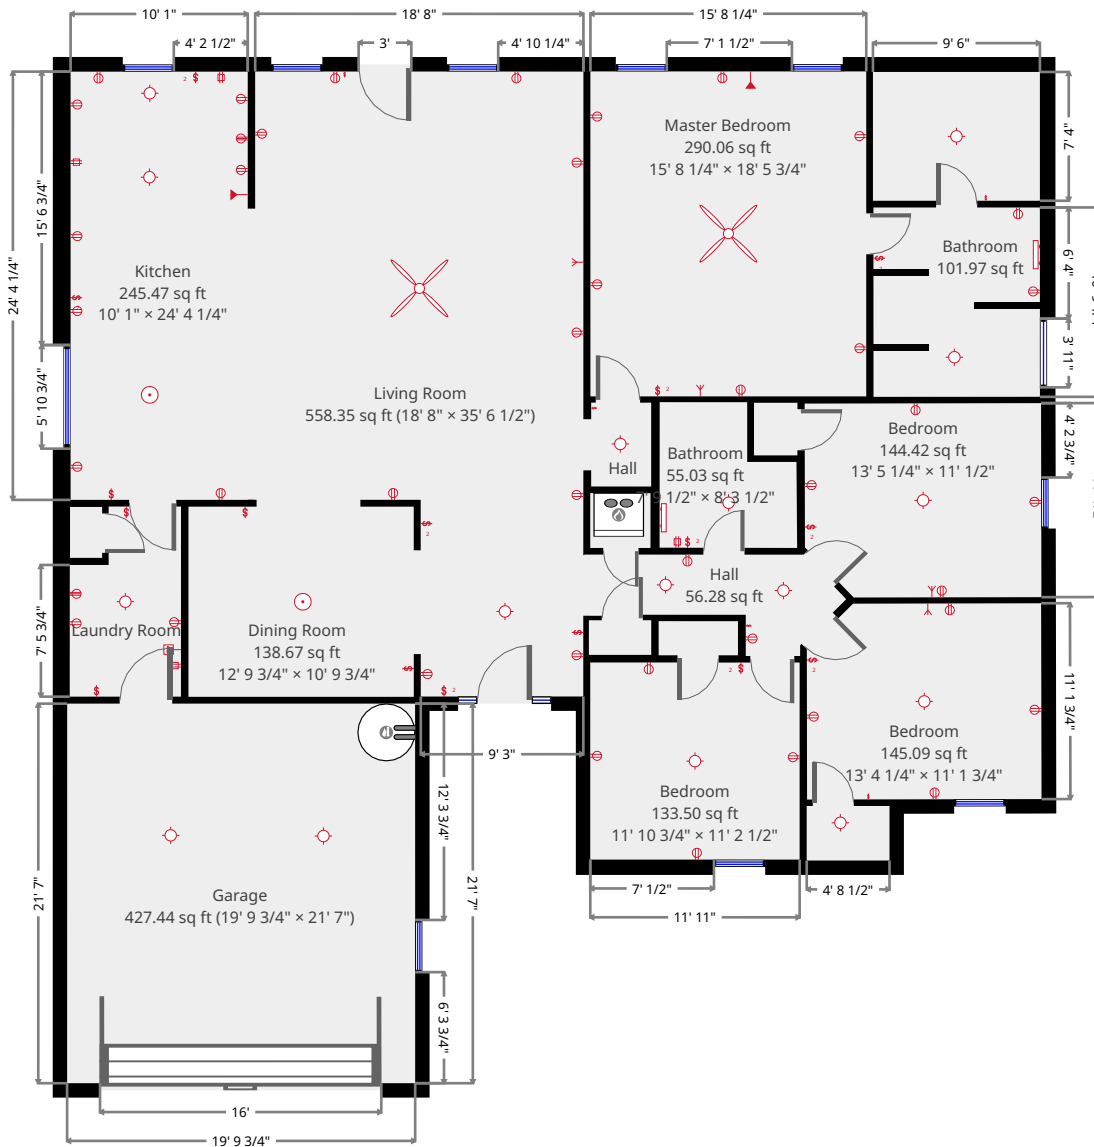

6379 Bridgewater Dr E

6379 Bridgewater Dr E, Theodore, AL, United States 36582

Statistics

Area: 2338 sq ft
1 Floor
4 Bedrooms
2 Bathrooms

Ground Floor

THIS FLOORPLAN IS PROVIDED WITHOUT WARRANTY OF ANY KIND. PRIME DESIGN HOMES DISCLAIMS ANY WARRANTY INCLUDING, WITHOUT LIMITATION, SATISFACTORY QUALITY OR ACCURACY OF DIMENSIONS.