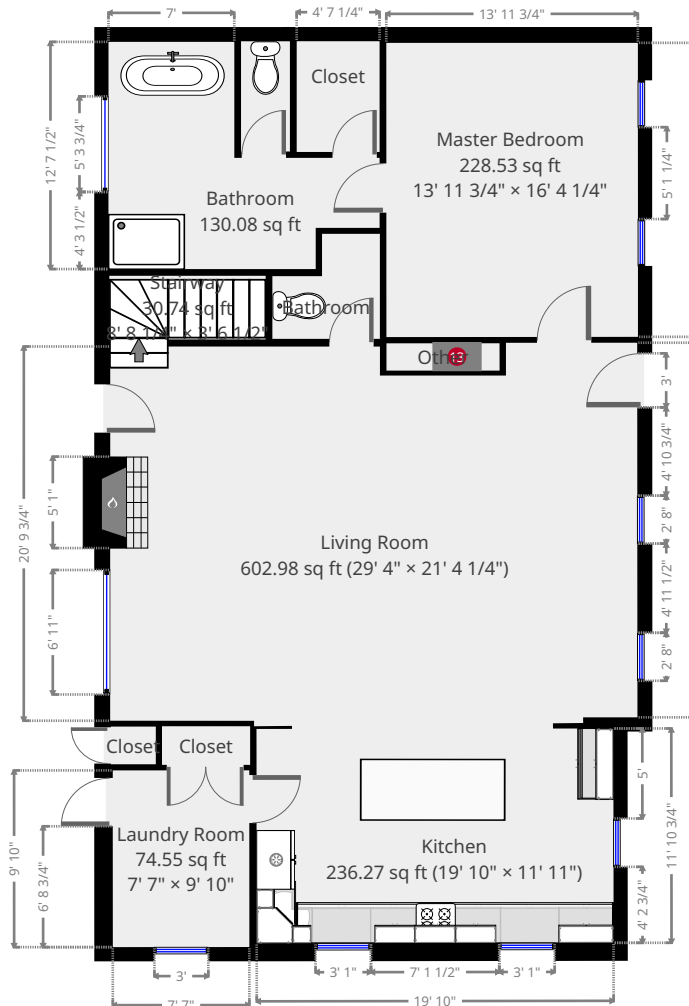

1112 Aberdeen Ct N

1112 Aberdeen Ct N, Mobile, AL, United States 36609

251.202.9029

Statistics

Area: 1632 sq ft

1 Floor

1 Bedroom

1.5 Bathrooms

Ground Floor

THIS FLOORPLAN IS PROVIDED WITHOUT WARRANTY OF ANY KIND. PRIME DESIGN HOMES, LLC DISCLAIMS ANY WARRANTY INCLUDING, WITHOUT LIMITATION, SATISFACTORY QUALITY OR ACCURACY OF DIMENSIONS.

1112 Aberdeen Ct. N

1112 Aberdeen Ct. N, Mobile, AL, Mobile 36609

251.202.9029

Statistics

Area: 1302 sq ft

1 Floor

4 Bedrooms

2 Bathrooms

2nd Floor