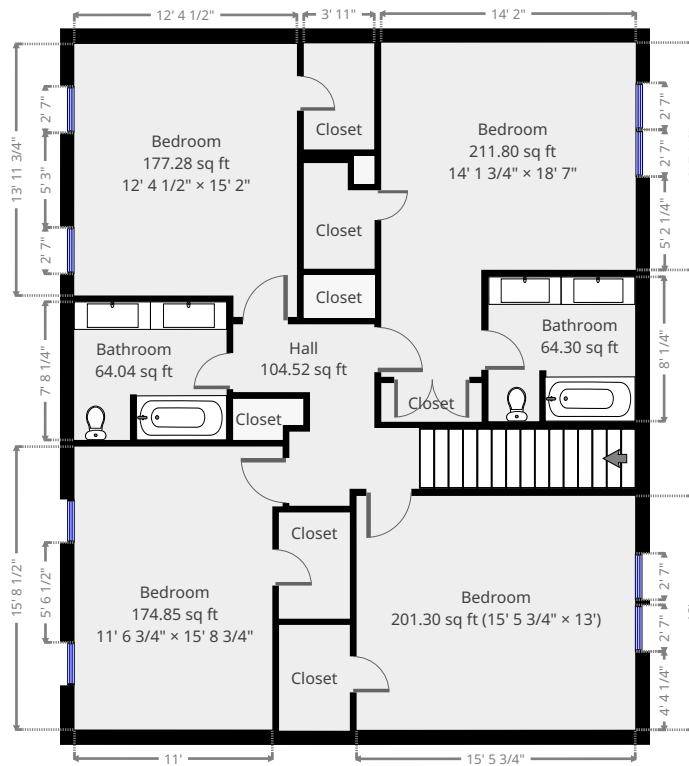

1112 Aberdeen Ct N

1112 Aberdeen Ct N, Mobile, AL, United States 36609

251.202.9029

Statistics

Area: 1632 sq ft

1 Floor

1 Bedroom

1.5 Bathrooms

Ground Floor

THIS FLOORPLAN IS PROVIDED WITHOUT WARRANTY OF ANY KIND. PRIME DESIGN HOMES, LLC DISCLAIMS ANY WARRANTY INCLUDING, WITHOUT LIMITATION, SATISFACTORY QUALITY OR ACCURACY OF DIMENSIONS.

1112 Aberdeen Ct. N

1112 Aberdeen Ct. N, Mobile, AL, Mobile 36609

251.202.9029

Statistics

Area: 1302 sq ft

1 Floor

4 Bedrooms

2 Bathrooms

2nd Floor

THIS FLOORPLAN IS PROVIDED WITHOUT WARRANTY OF ANY KIND. PRIME DESIGN HOMES, LLC DISCLAIMS ANY WARRANTY INCLUDING, WITHOUT LIMITATION, SATISFACTORY QUALITY OR ACCURACY OF DIMENSIONS.