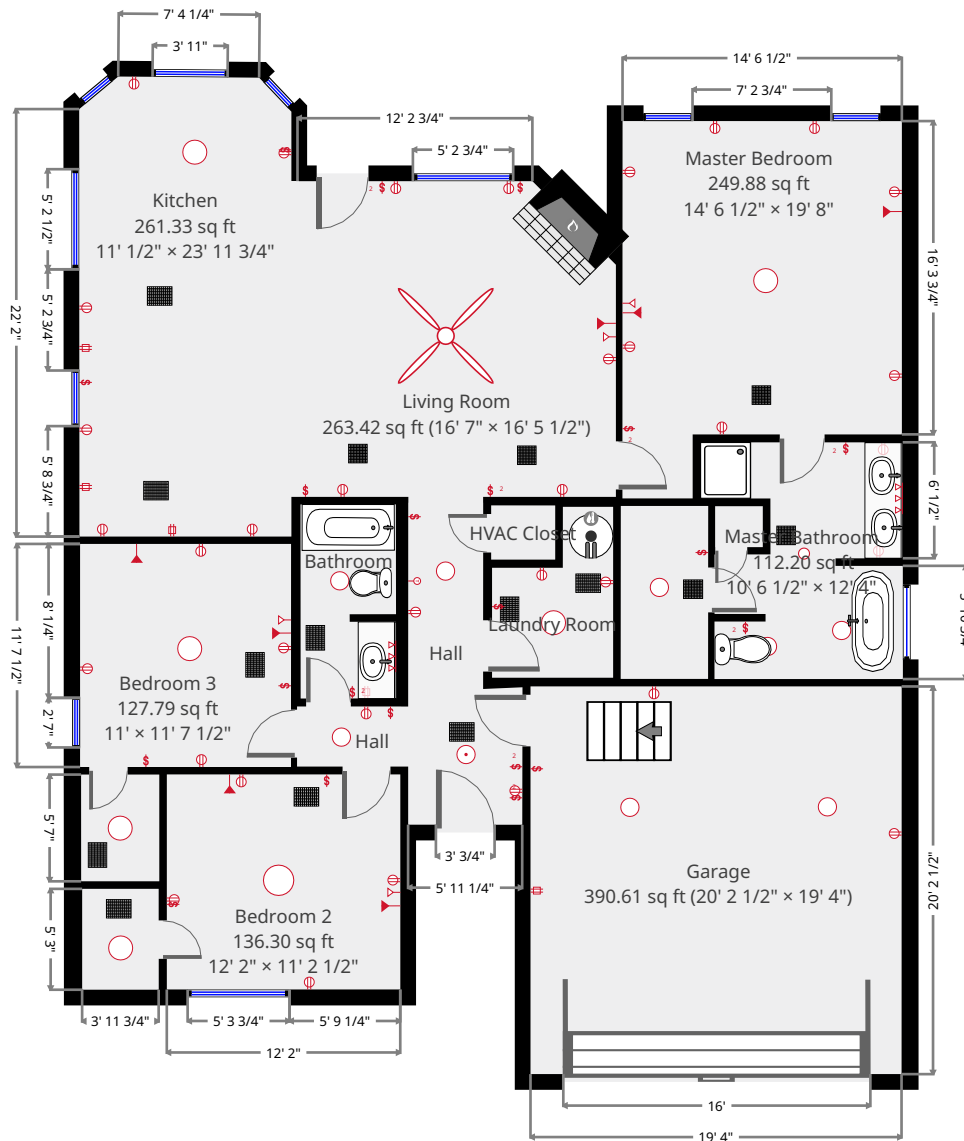

# 3640 Eric Dr

3640 Eric Dr, Semmes, AL, 36575

## Statistics

Area: 1680 sq ft  
 1 Floor  
 3 Bedrooms  
 2 Bathroom

## Ground Floor

THIS FLOORPLAN IS PROVIDED WITHOUT WARRANTY OF ANY KIND. PRIME DESIGN HOMES DISCLAIMS ANY WARRANTY INCLUDING, WITHOUT LIMITATION, SATISFACTORY QUALITY OR ACCURACY OF DIMENSIONS.