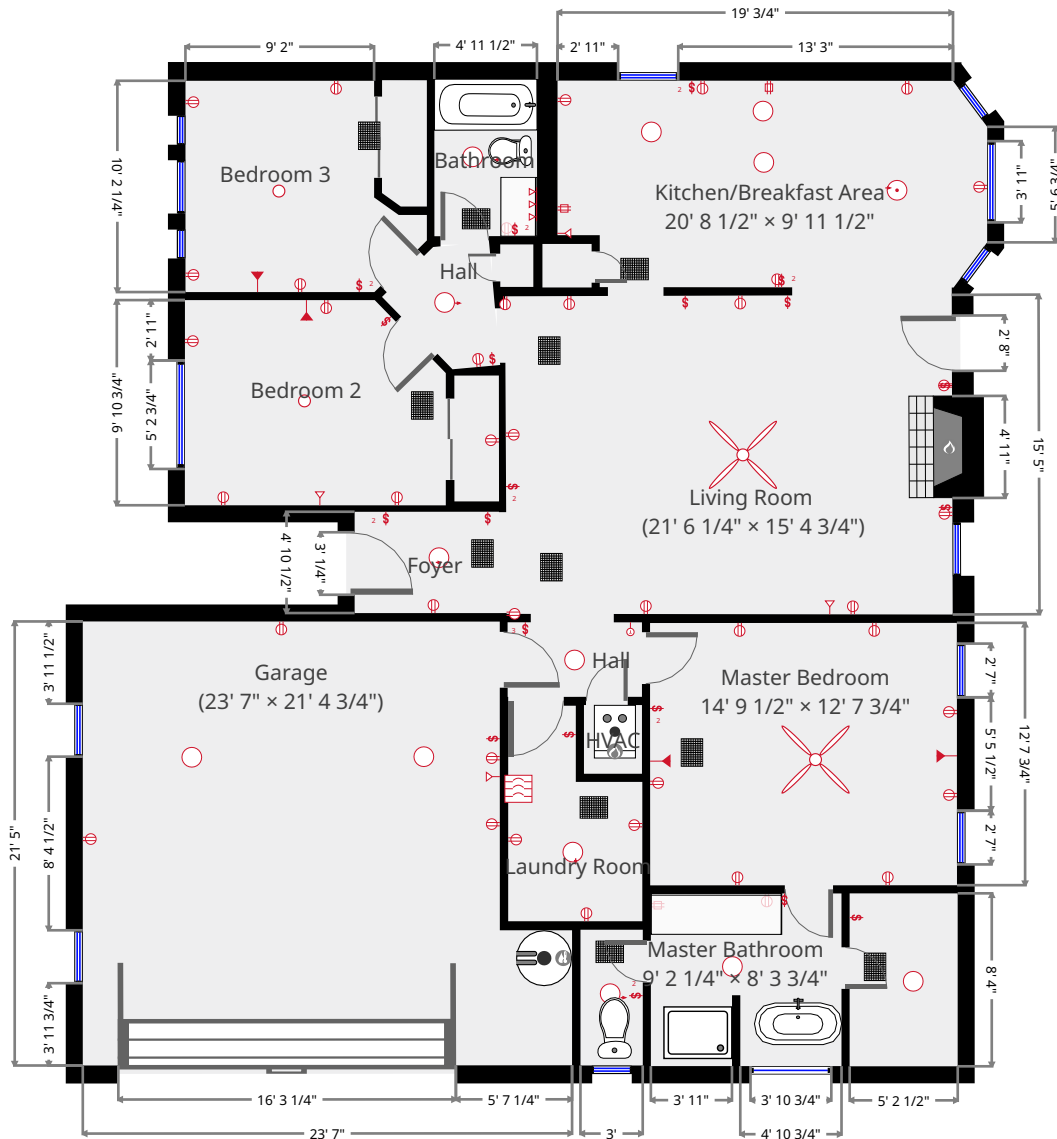

## Statistics

Area: 1595 sq ft  
 1 Floor  
 3 Bedrooms  
 2 Bathrooms

## Ground Floor

THIS FLOORPLAN IS PROVIDED WITHOUT WARRANTY OF ANY KIND. PRIME DESIGN HOMES DISCLAIMS ANY WARRANTY INCLUDING, WITHOUT LIMITATION, SATISFACTORY QUALITY OR ACCURACY OF DIMENSIONS.