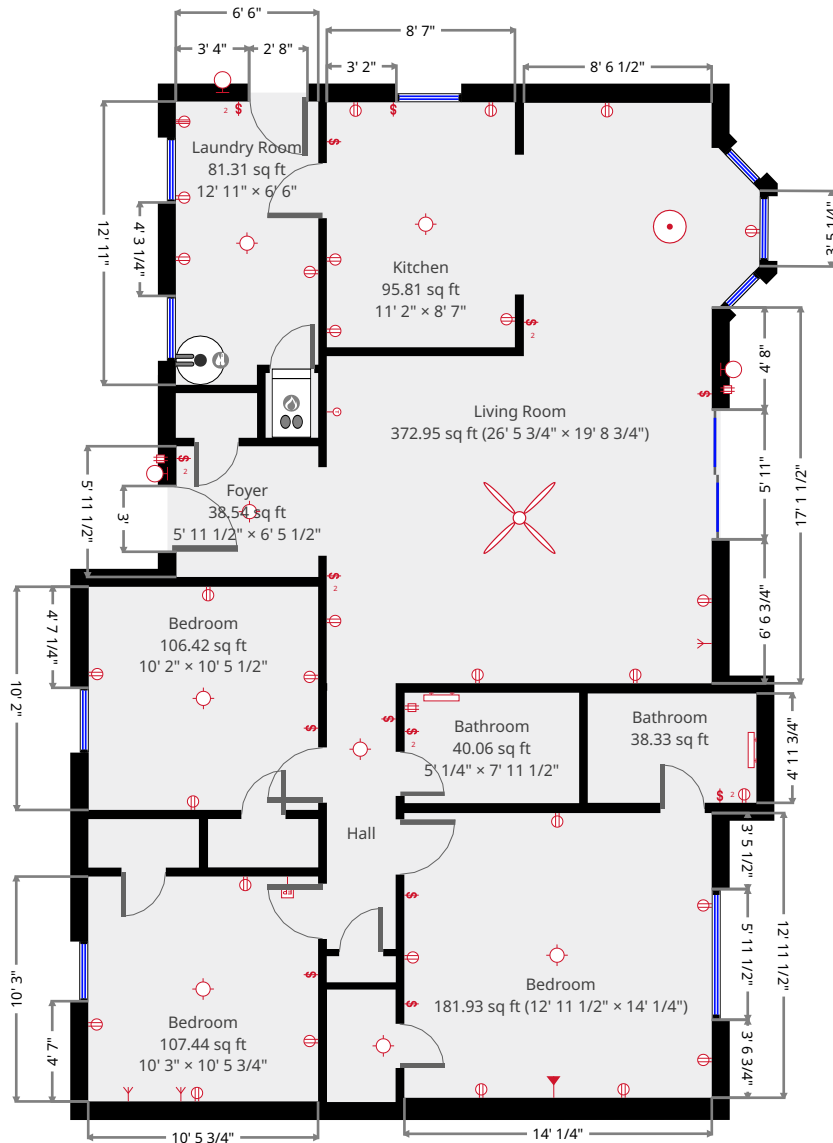

9365 Burnt Tree Dr

9365 Burnt Tree Dr, Mobile, AL, United States 36695

Statistics

Area: 1356 sq ft
1 Floor
3 Bedrooms
2 Bathrooms

Ground Floor

THIS FLOORPLAN IS PROVIDED WITHOUT WARRANTY OF ANY KIND. PRIME DESIGN HOMES DISCLAIMS ANY WARRANTY INCLUDING, WITHOUT LIMITATION, SATISFACTORY QUALITY OR ACCURACY OF DIMENSIONS.