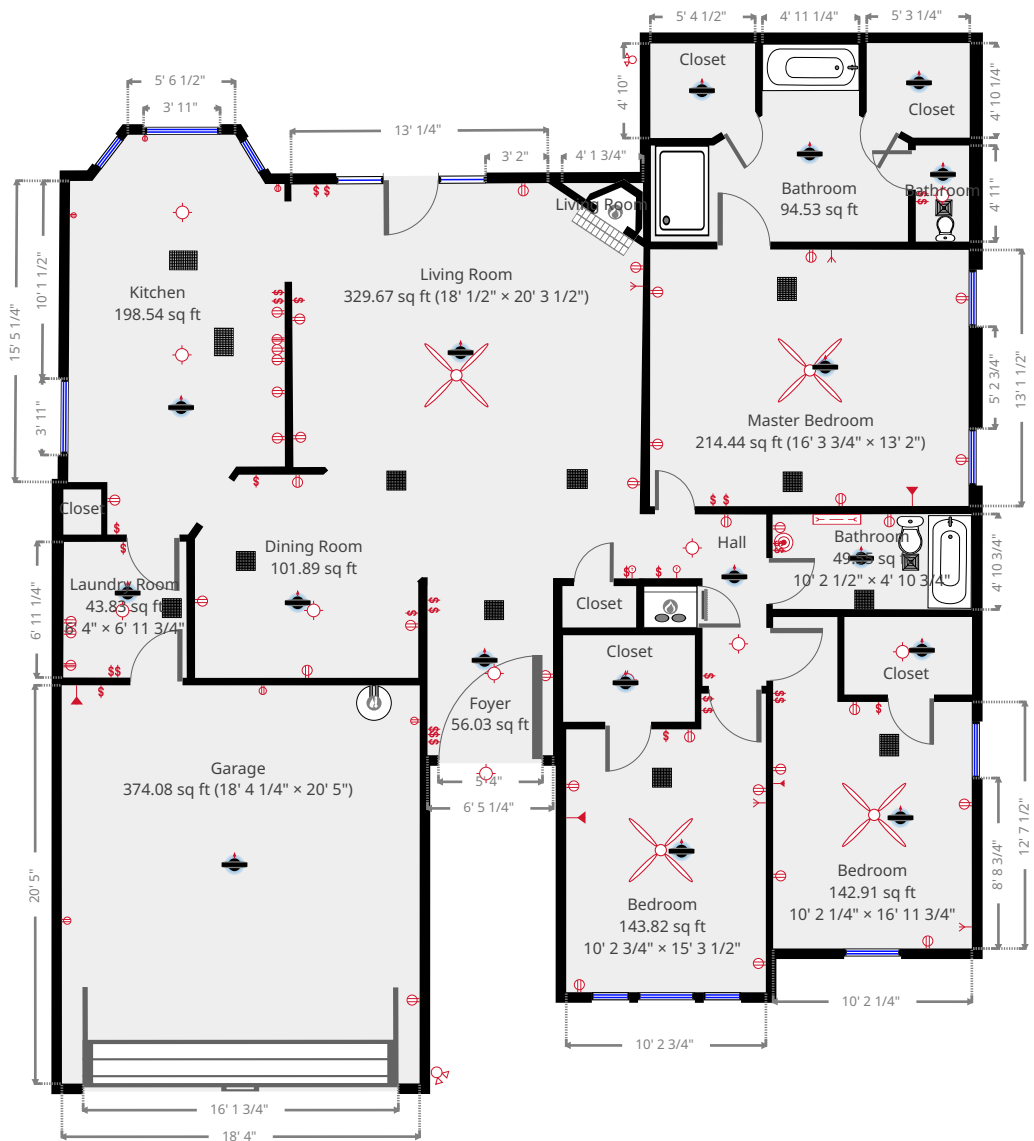

2091 Willow Oak Dr

2091 Willow Oak Dr, Mobile, Alabama, 36695

Statistics

Area: 1748 sq ft
 1 Floor
 3 Bedrooms
 2 Bathrooms

Ground Floor

THIS FLOORPLAN IS PROVIDED WITHOUT WARRANTY OF ANY KIND. PRIME DESIGN HOMES, LLC DISCLAIMS ANY WARRANTY INCLUDING, WITHOUT LIMITATION, SATISFACTORY QUALITY OR ACCURACY OF DIMENSIONS.