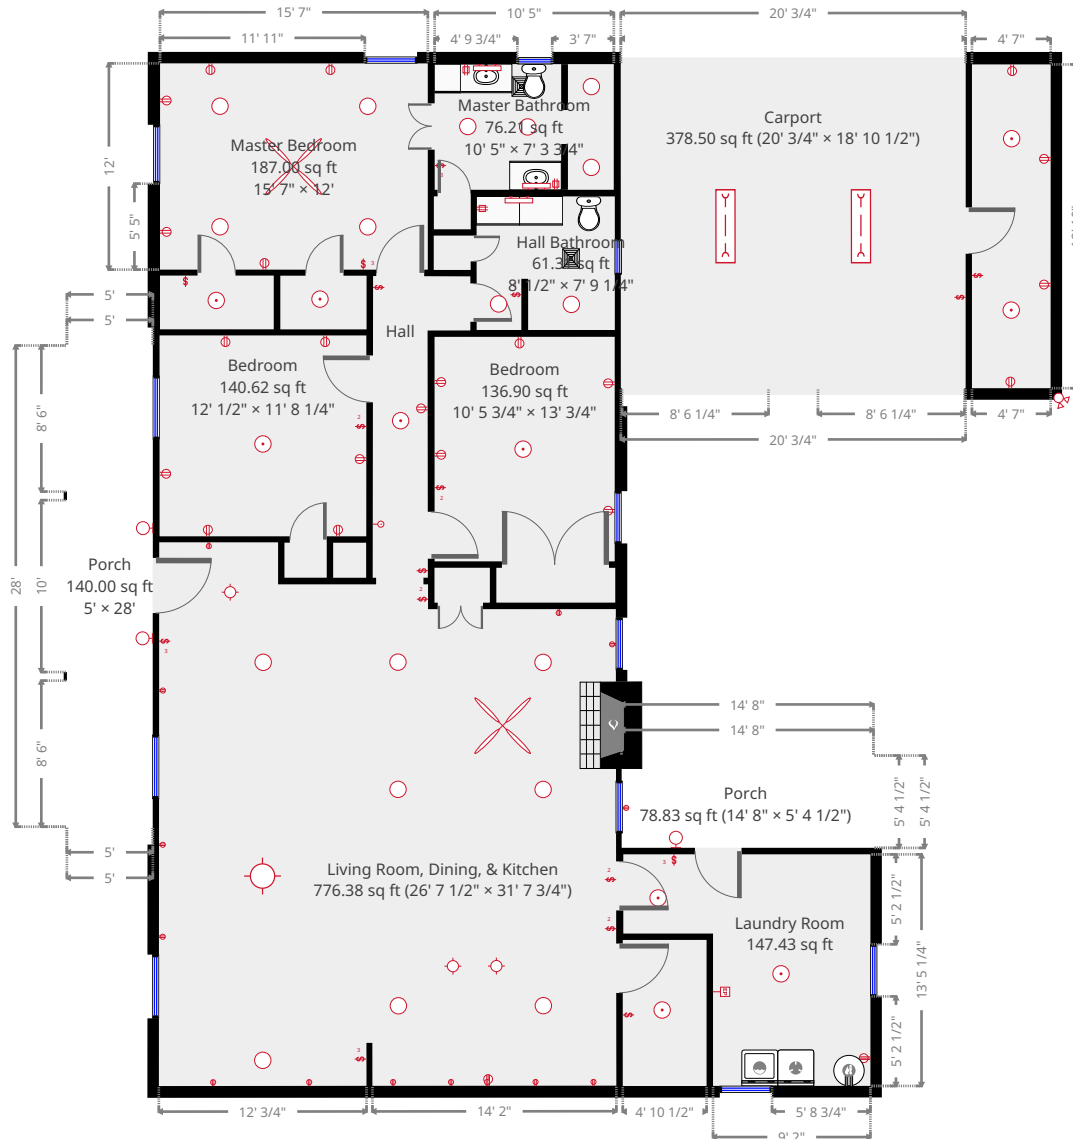

6404 Cathedral Way

6404 Cathedral Way, Mobile, AL, United States 36695

Statistics

Area: 1933 sq ft
 1 Floor
 3 Bedrooms
 2 Bathrooms

Ground Floor

THIS FLOORPLAN IS PROVIDED WITHOUT WARRANTY OF ANY KIND. PRIME DESIGN HOMES DISCLAIMS ANY WARRANTY INCLUDING, WITHOUT LIMITATION, SATISFACTORY QUALITY OR ACCURACY OF DIMENSIONS.